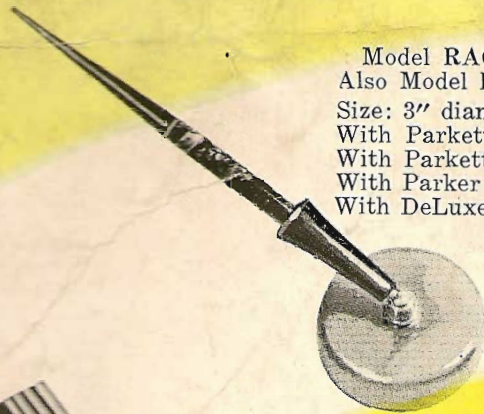

Model MB
Metal with Bakelite frame

Size: 4¼ x 4¼"	Price
With Parker Challenger Pen	\$6.75
With Parkette Pen	5.25
With Parkette DeLuxe Pen	5.75
With DeLuxe Challenger Pen	7.50

Model RAG (Green Zealonyx)
Also Model RAW (White Zealonyx)

Size: 3" diameter	Price
With Parkette Pen	\$2.50
With Parkette DeLuxe Pen	3.00
With Parker Challenger Pen	4.00
With DeLuxe Challenger Pen	4.75

Model SBK
Metal Die Cast and Bakelite

Size: 3¾ x 3¾"	Price
With DeLuxe Challenger Pen	\$7.50
With Parkette Pen	5.25
With Parkette DeLuxe Pen	5.75
With Parker Challenger Pen	6.75